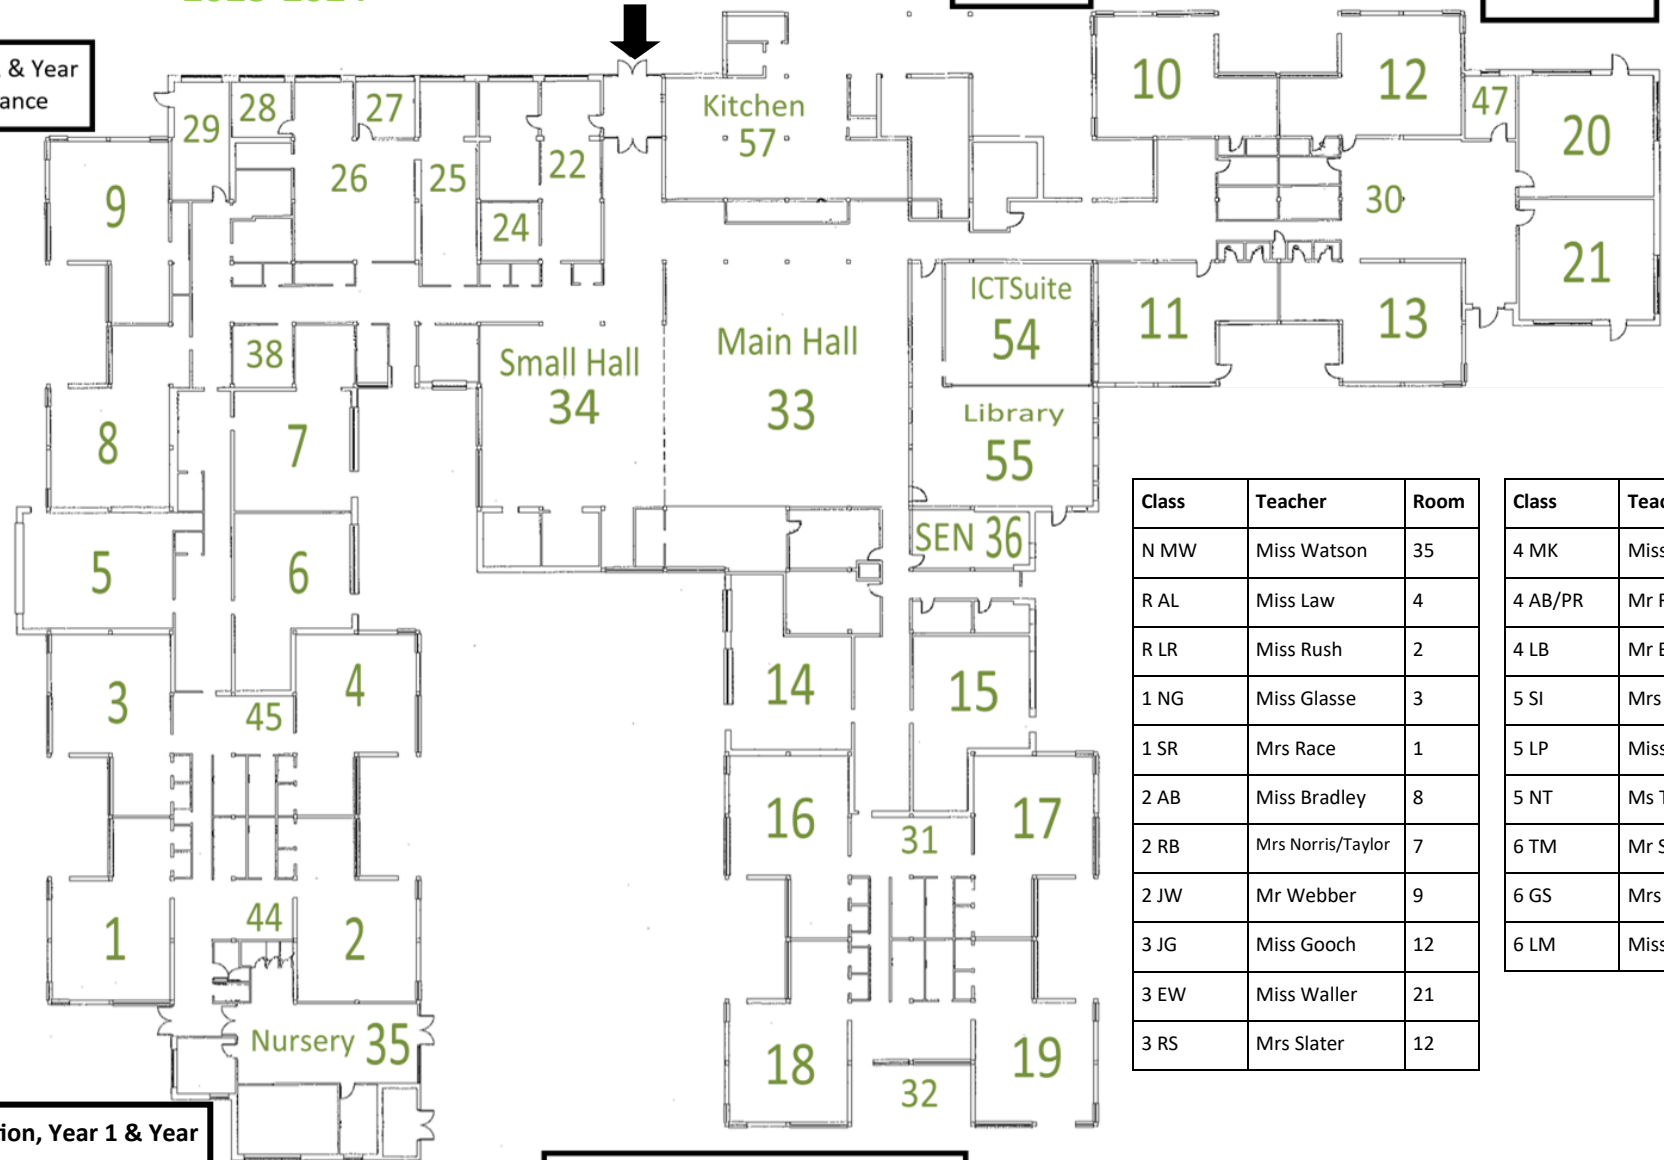

Gusford Primary School

2023-2024

Year 1 & Year 2 Entrance

Car Park Entrance

KS 2 Entrance

Junior Playground

Reception, Year 1 & Year 2 Entrance

Infant Playground

| Class | Teacher | Room |
|-------|-------------------|------|
| N MW | Miss Watson | 35 |
| R AL | Miss Law | 4 |
| R LR | Miss Rush | 2 |
| 1 NG | Miss Glasse | 3 |
| 1 SR | Mrs Race | 1 |
| 2 AB | Miss Bradley | 8 |
| 2 RB | Mrs Norris/Taylor | 7 |
| 2 JW | Mr Webber | 9 |
| 3 JG | Miss Gooch | 12 |
| 3 EW | Miss Waller | 21 |
| 3 RS | Mrs Slater | 12 |